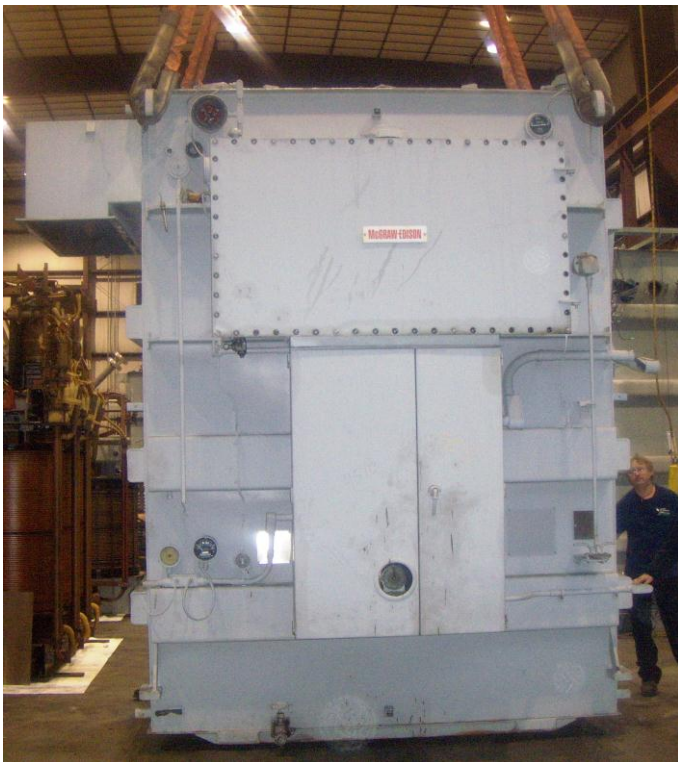

Original FPE Load Tap Changer

New Reinhausen RMV-II & Control Cabinet

15/20/25/28 MVA 67 – 12.47Y McGraw-Edison

Original McGraw 550BHS LTC

Reinhausen RMV-II with new full length ATC